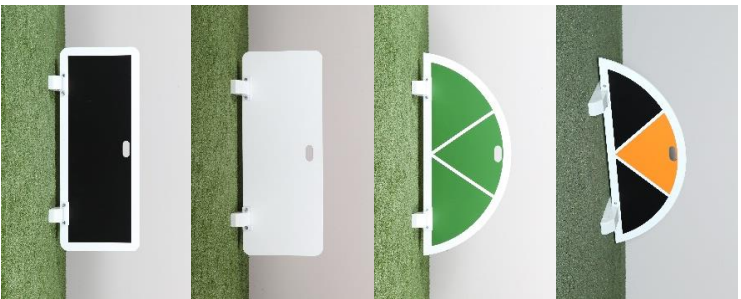

Filler with ALU feet

$ 220 each