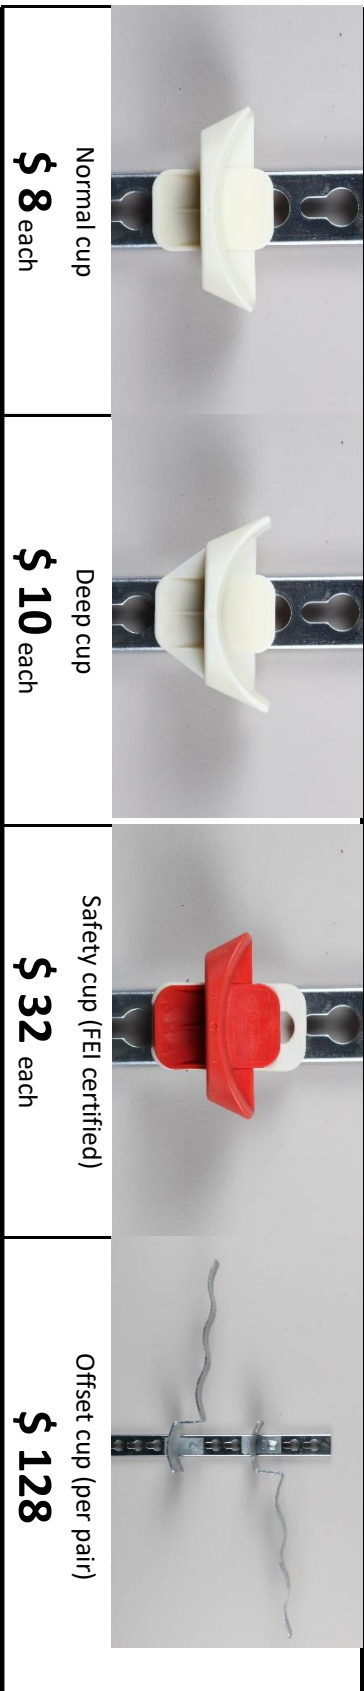

Aluminum training wing
60 x 160 cm
\$ 285 each

Aluminum schooling standard
160 cm
\$ 150 each

Normal cup
\$ 8 each

Deep cup
\$ 10 each

Safety cup (FEI certified)
\$ 32 each

Offset cup (per pair)
\$ 128

Aluminum training wing
50 x 150 cm
\$ 285 each

liverpool 100 x 300 cm

\$ 420

Liverpool 100 x 100 cm

\$ 180

Flexpole (soft pole)

\$ 65

Waterjump 3 x 4 meter
PVC with rubber

\$ 1870

Pole trailer

\$ 1900

\$ 240 each

\$ 225 each

Filler with ALU feet

\$ 220 each

Pole 10 ft - painted - incl. PVC caps	\$ 50	Pole 12 ft - painted - incl. PVC caps	\$ 55
Pole 10 ft - painted - incl. PVC caps + METAL	\$ 155	Pole 12 ft - painted - incl. PVC caps + METAL	\$ 165