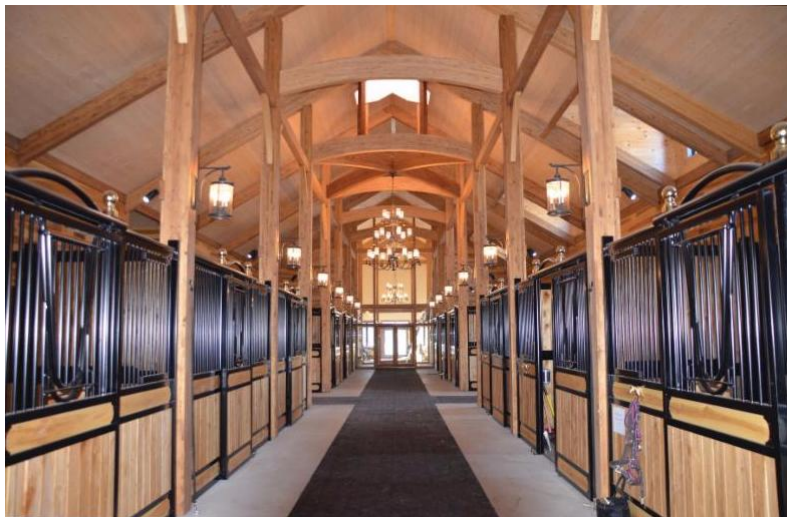

Offering luxurious customized European Stalls.